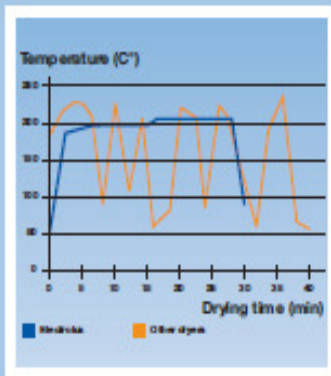

Electrolux Dryers for Optimum Performance:

Electrolux's dryers are available with our Auto Stop feature which is unique to Electrolux and ensures maximum efficiency within your laundry. Please see below for further information regarding our tumbler dryers. **Residual Moisture Control** is an extremely eco friendly feature allowing drying to a pre determined moisture content. This can be set to 100% dry / for ironing purposes 85% dry and stop etc. This ensures no energy is wasted, items are protected from over drying and fire risks are mitigated.

Exceptionally high performance combined with cost efficiency

Obtain great results and improve your laundry's efficiency by minimizing running costs with Electrolux tumble dryers.

Accurate temperature control

Extensive laboratory tests show that Electrolux tumble dryers provide shorter and more efficient drying cycles thanks to their accurate temperature control.

Residual Moisture Control

RMC measures the exact moisture content in the linen and automatically helps you to save time, energy and money. It is a must for delicate fabrics like wool and silk.